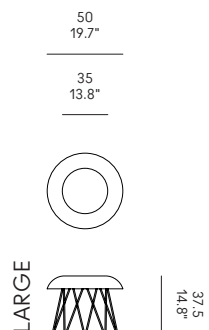

OUTDOOR

	Nero Black Noir Schwarz Negro RAL 9011	Bianco White Blanc Weiß Blanco RAL 9016	Rosso vino Wine red Rouge vin Weinrot Rojo vino RAL 3005	Bruno Brown grey Gris brun Braungrau Gris parduzco RAL 7013
MEDUSE SLIM	CM9903-VCNE	CM9903-VCBI	CM9903-R3005	CM9903-R7013
MEDUSE LARGE	CM9901-VCNE	CM9901-VCBI	CM9901-R3005	CM9901-R7013